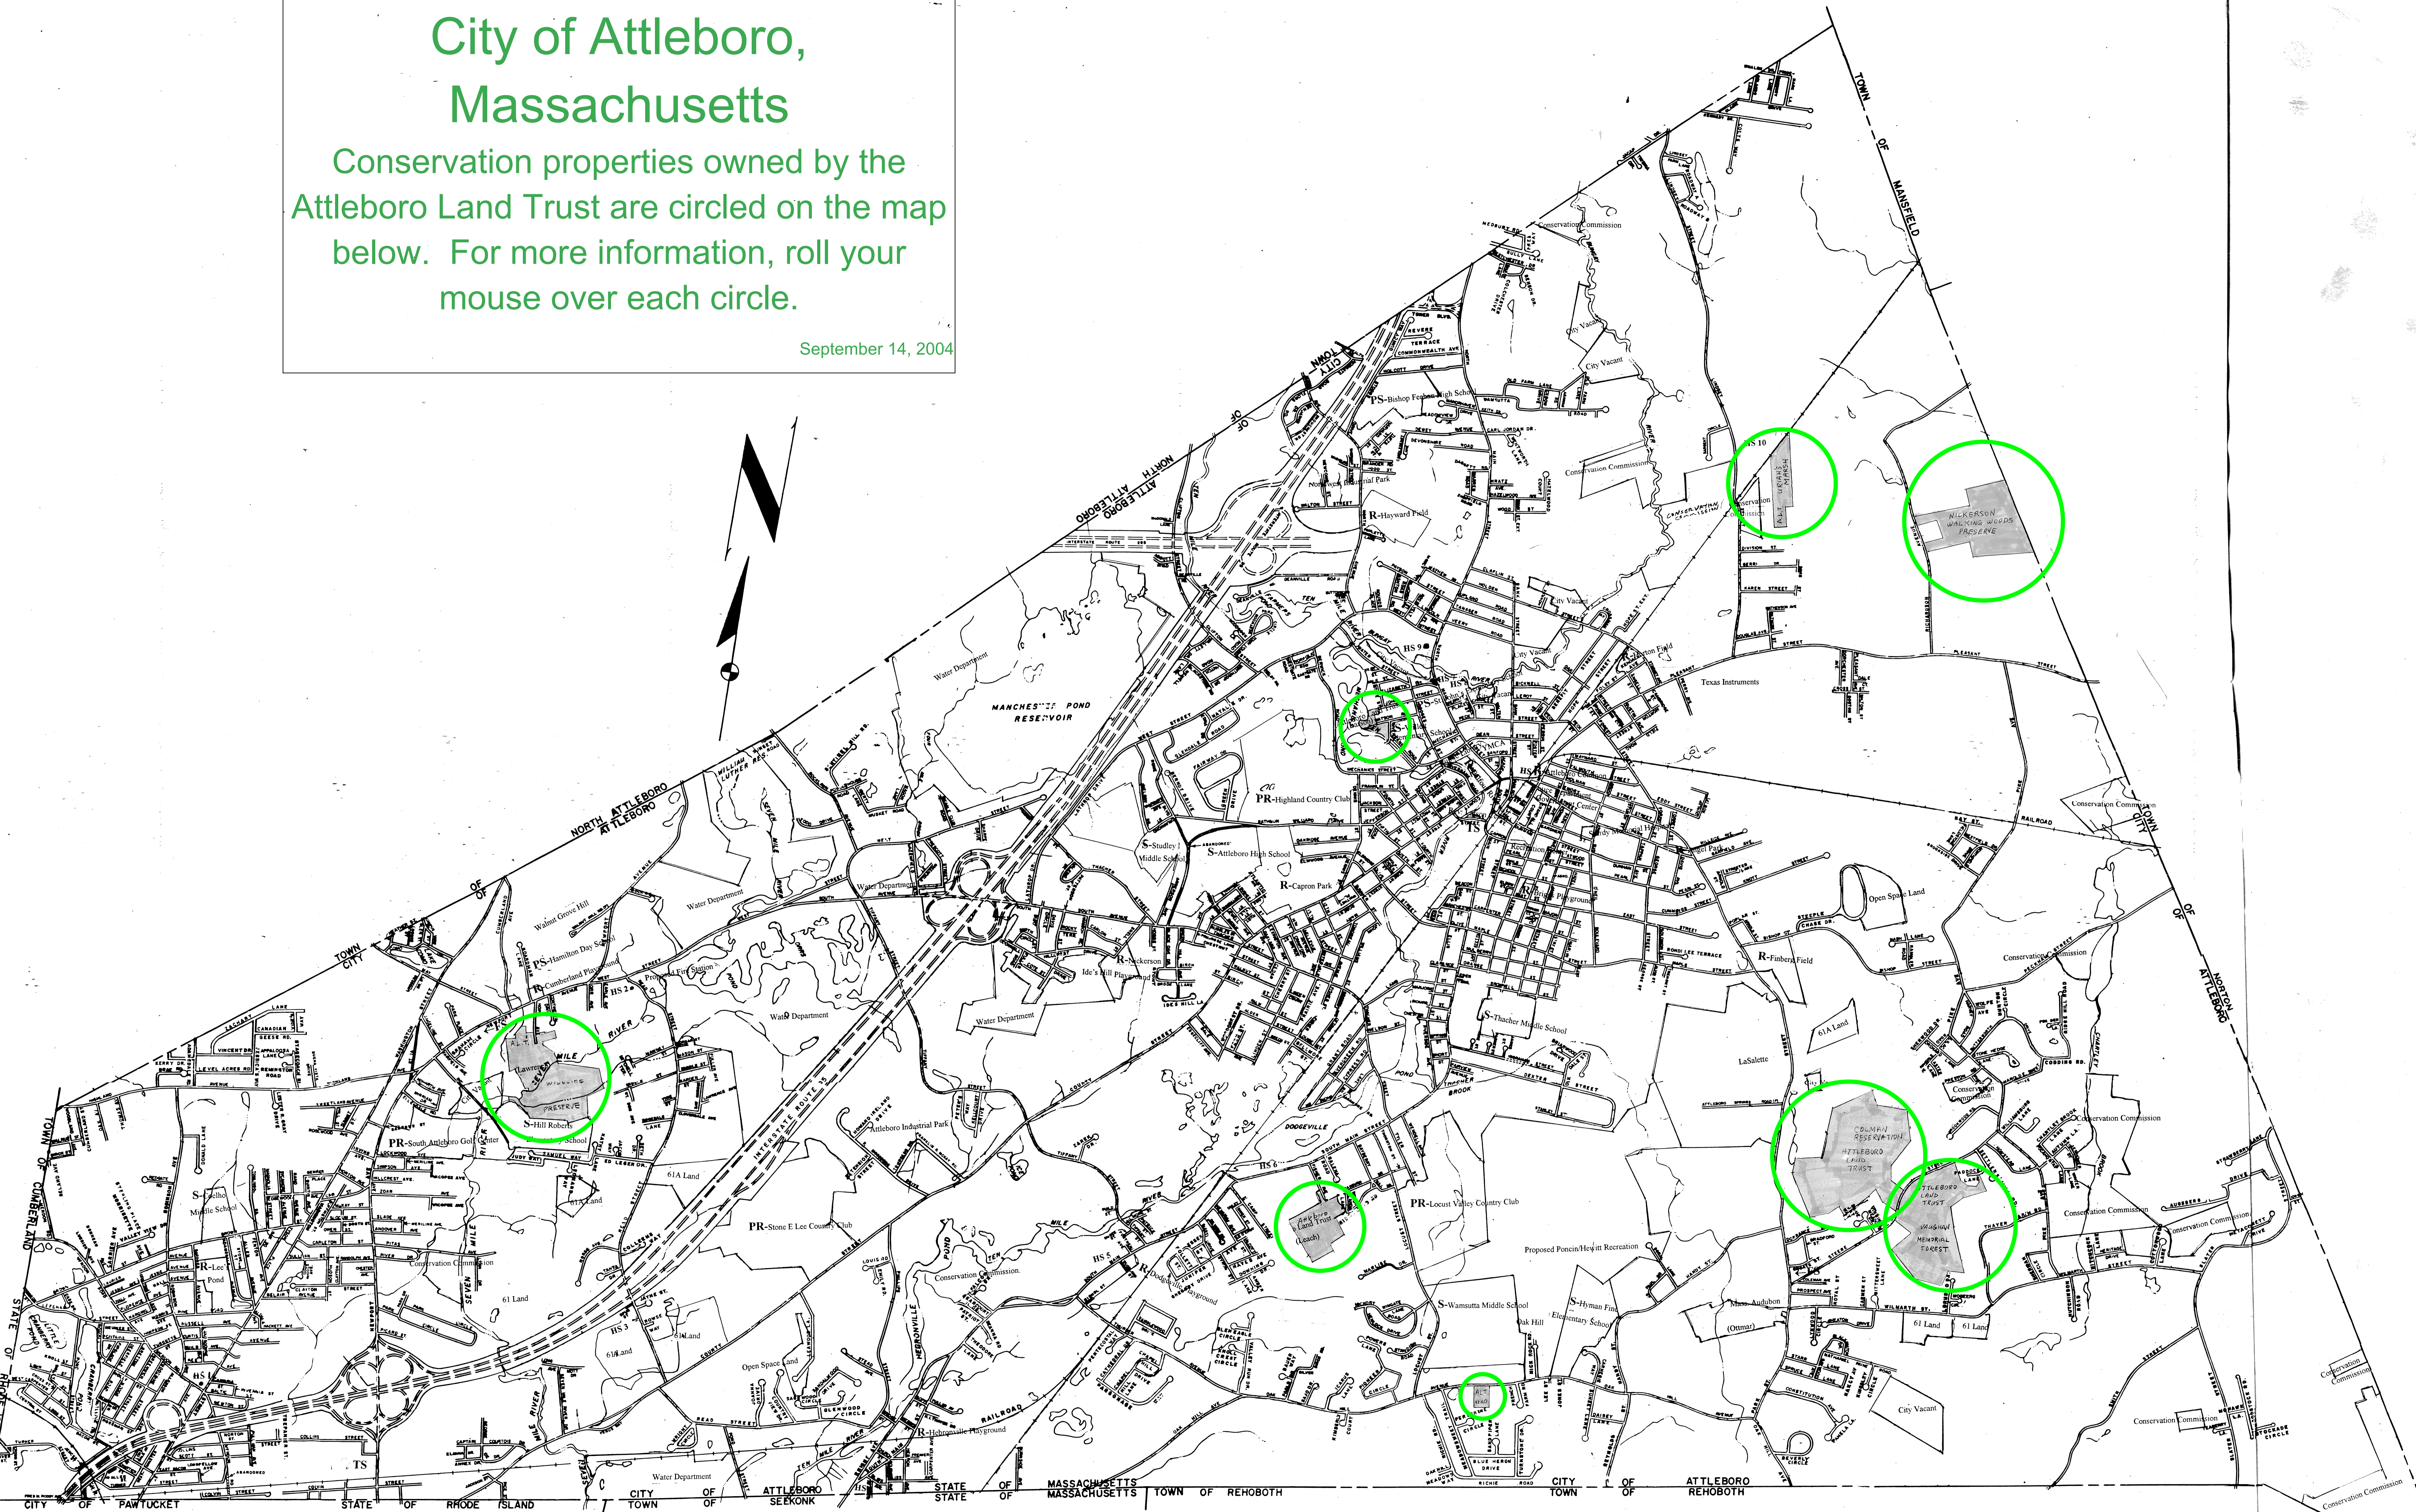

City of Attleboro, Massachusetts

Conservation properties owned by the
Attleboro Land Trust are circled on the map
below. For more information, roll your
mouse over each circle.

September 14, 2004

REVISED:

1. MAY 1973	8. JUNE 1990
2. SEPTEMBER 1974	9. OCT 1991
3. JANUARY 1990	10. MAY 1992
4. OCTOBER 1993	11. APRIL 1993
5. JUNE 1995	12. MAY 1994
6. AUGUST 1989	13.
7. NOVEMBER 1989	14.

MAP OF ATTLEBORO MASSACHUSETTS BY THE Department of Planning and Land Use

SCALE: 1 in. = 1000 ft.